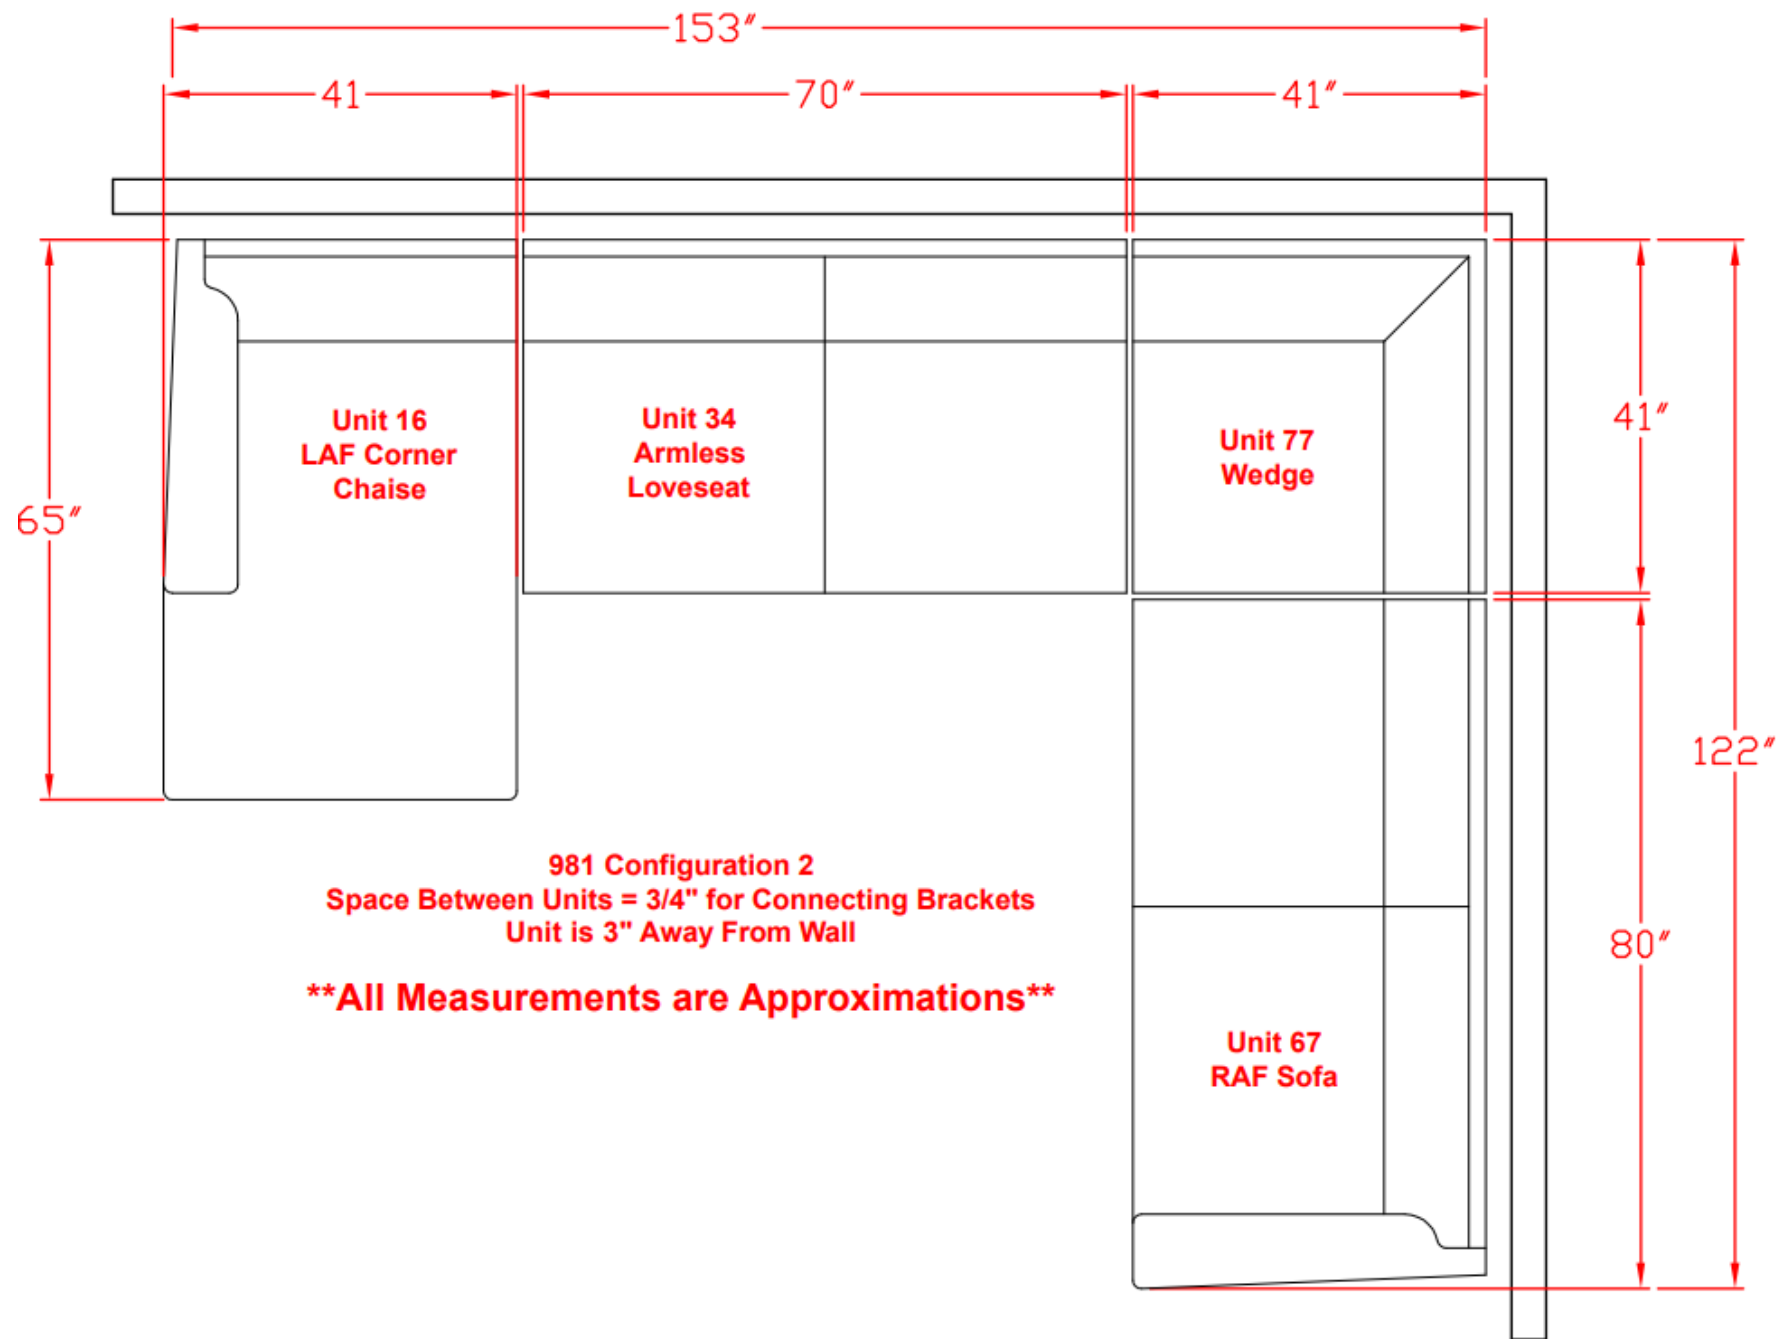

# 9810446

Call out	Description
	Blown Fiber
	Cushion Chaise Pad – Top Pad
	Cushion Foam
	KD Component
	Cover

For more RPs' information, please see the following page.

*Signature*  
DESIGN  
BY **ASHLEY**

**981 Configuration 3**  
**Space Between Units = 3/4" for Connecting Brackets**  
**Unit is 3" Away From Wall**

**\*\*All Measurements are Approximations\*\***