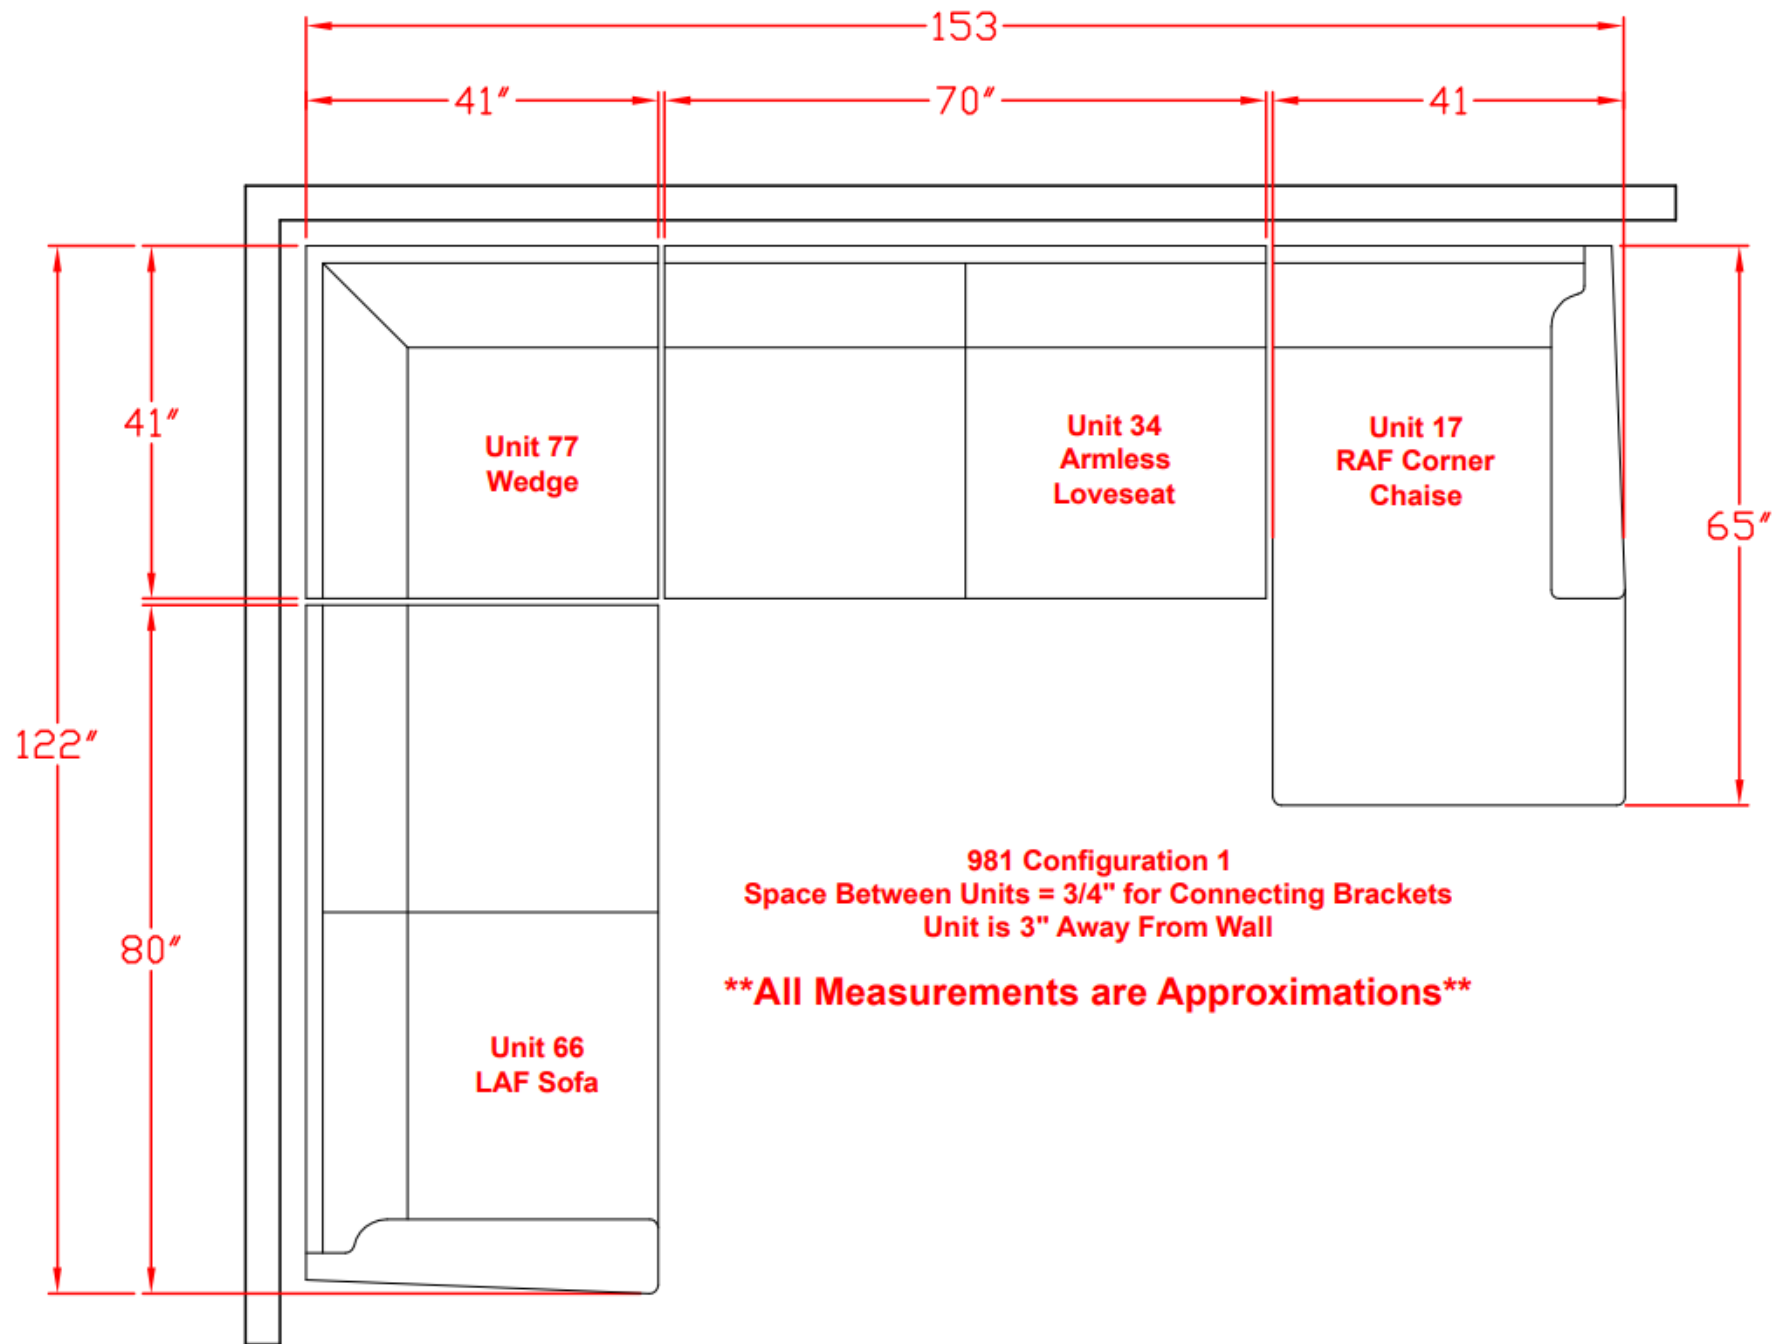

# 9810446

Call out	Description
	Blown Fiber
	Cushion Chaise Pad – Top Pad
	Cushion Foam
	KD Component
	Cover

For more RPs' information, please see the following page.

*Signature*  
DESIGN  
BY **ASHLEY**

**981 Configuration 3**  
**Space Between Units = 3/4" for Connecting Brackets**  
**Unit is 3" Away From Wall**

**\*\*All Measurements are Approximations\*\***