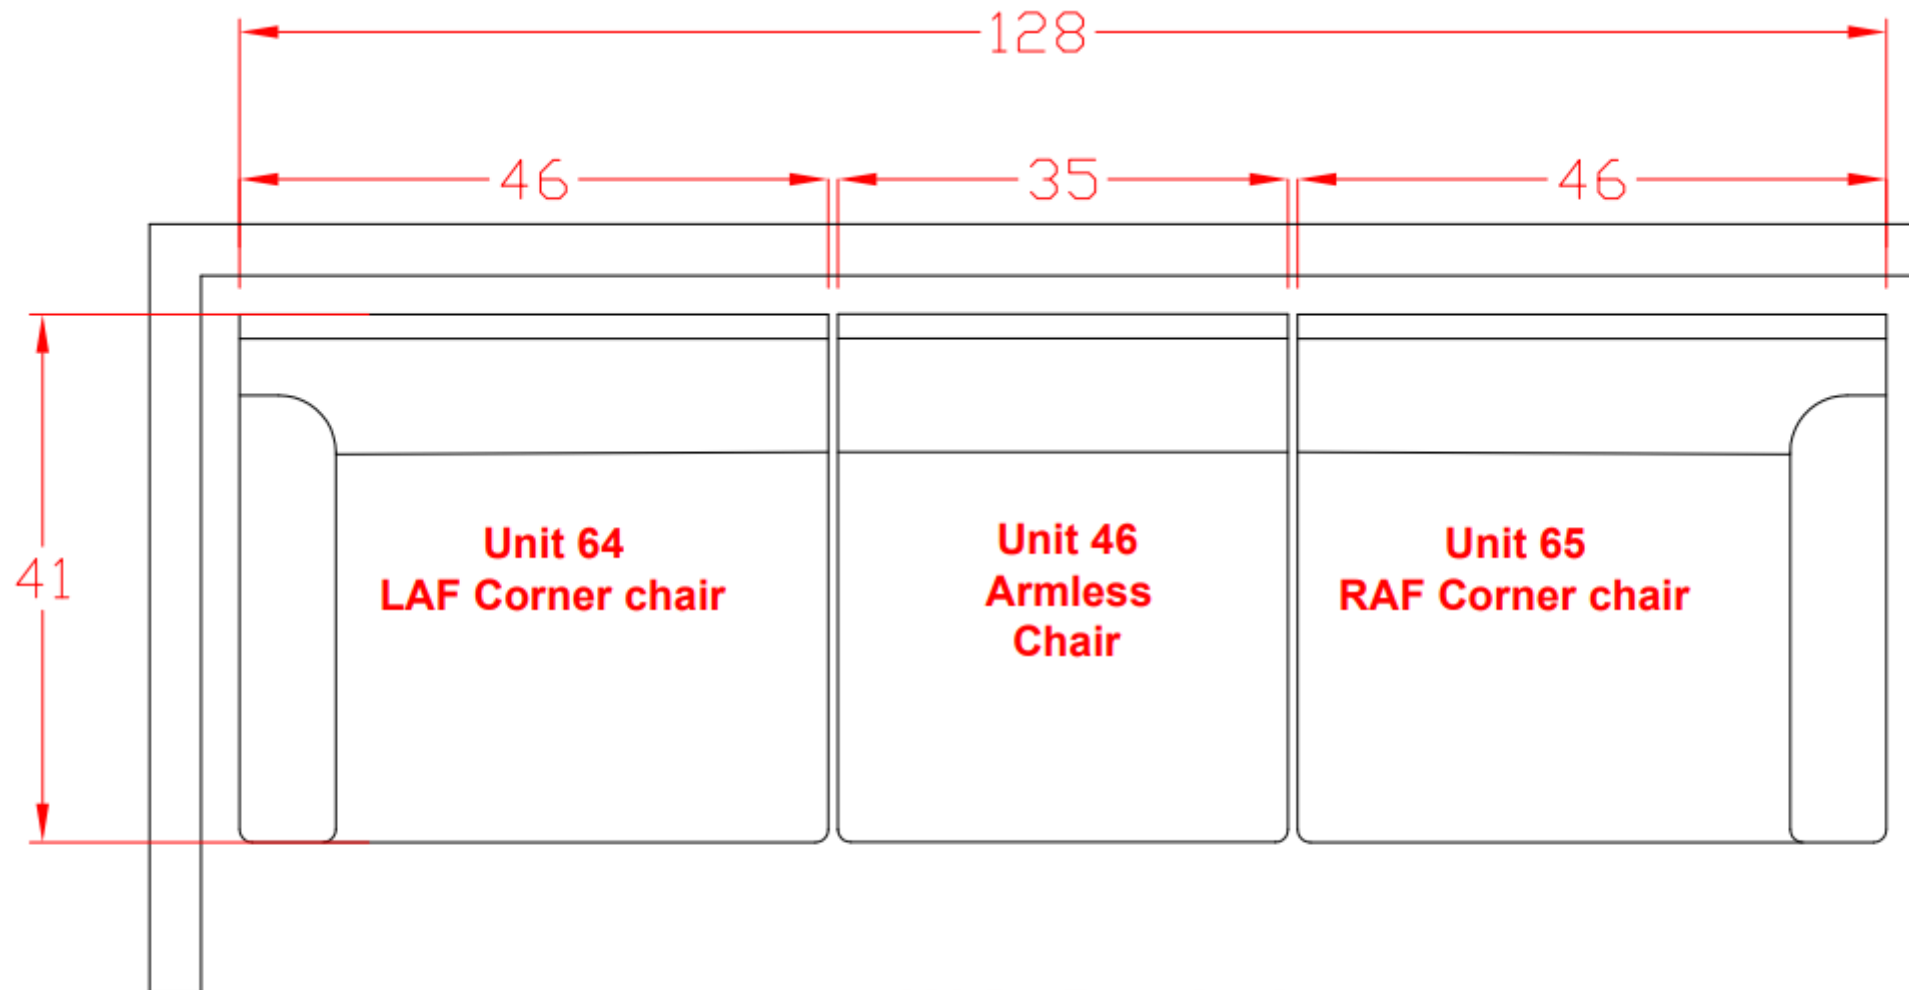

# 9810446

Call out	Description
	Blown Fiber
	Cushion Chaise Pad – Top Pad
	Cushion Foam
	KD Component
	Cover

For more RPs' information, please see the following page.

*Signature*  
DESIGN  
BY **ASHLEY**

**981 Configuration 3**  
**Space Between Units = 3/4" for Connecting Brackets**  
**Unit is 3" Away From Wall**

**\*\*All Measurements are Approximations\*\***